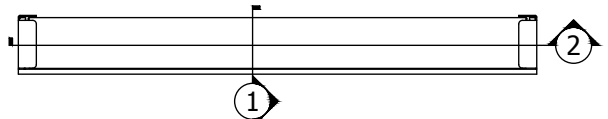

ROLLER 64

FASCIA MOUNT SHADE WITH 3.5" TOP BACK COVER AND 3.5" ROUND FASCIA

MULTIPLE MOUNTING CONFIGURATIONS ARE ALLOWED: THIS BRACKET SUPPORTS CEILING, WALL AND JAMB MOUNTING (WALL MOUNT SHOWN).

LEGEND (TOP VIEW)