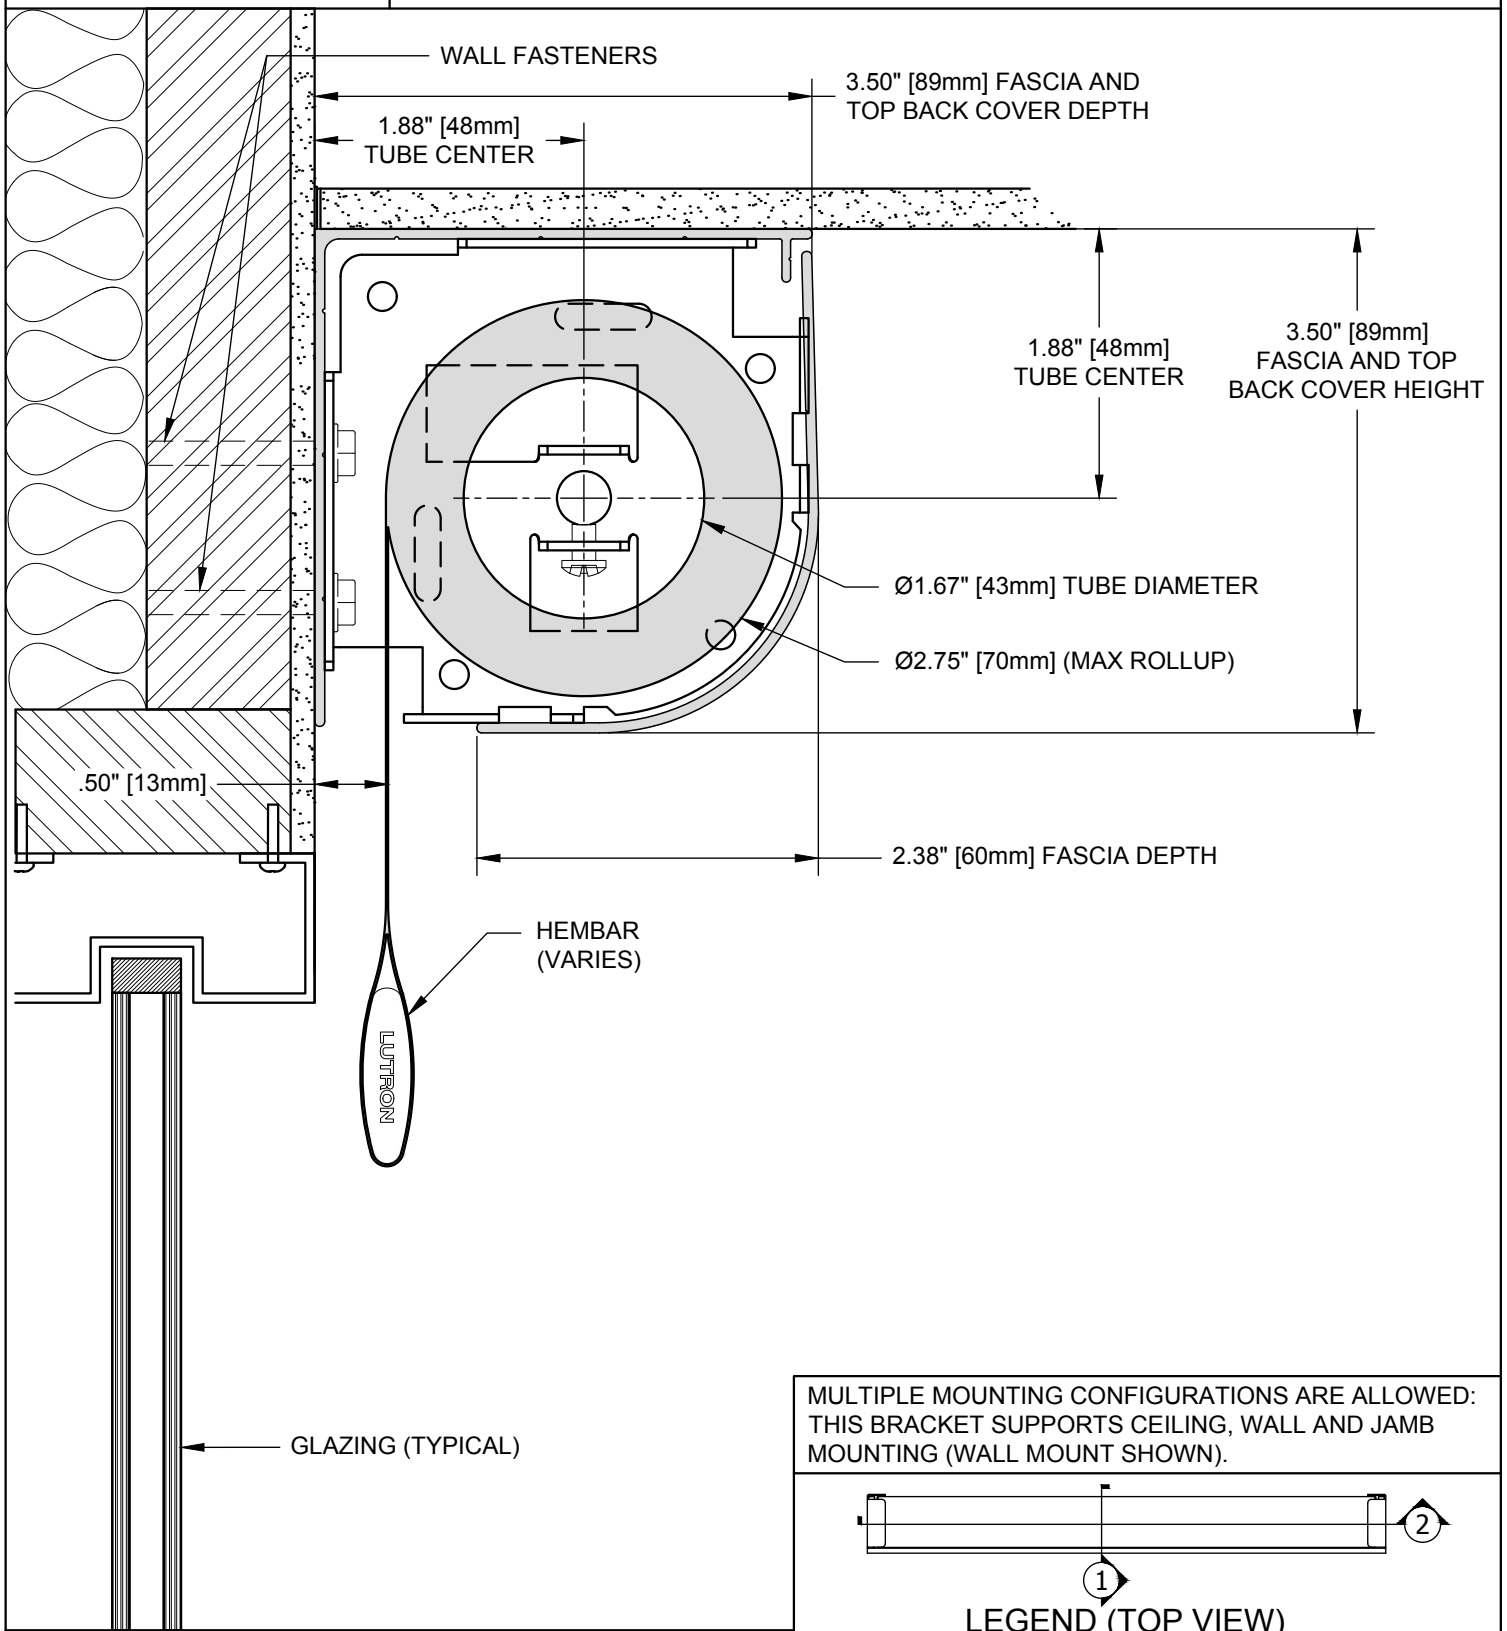

ROLLER 64

FASCIA MOUNT SHADE WITH 3.5" TOP BACK COVER AND 3.5" ROUND FASCIA

MULTIPLE MOUNTING CONFIGURATIONS ARE ALLOWED: THIS BRACKET SUPPORTS CEILING, WALL AND JAMB MOUNTING (WALL MOUNT SHOWN).

LEGEND (TOP VIEW)

SHADE INSTALLED AS PROVIDED BY FACTORY WILL HAVE ALL NECESSARY CLEARANCES FOR PROPER OPERATION. IF ADJUSTMENT FEATURES ARE UTILIZED, IT IS THE RESPONSIBILITY OF THE INSTALLER TO ENSURE PROPER CLEARANCES ARE MAINTAINED. NOT ALL ADJUSTMENTS ARE AVAILABLE AT MAXIMUM ROLL Ø.

ROLLER 64

085427

SCALE: 3/4

VIEW: 1

REVISION: A

SECTION VIEW