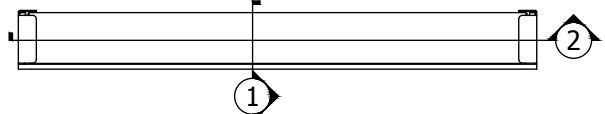

ROLLER 100/150/300

FASCIA MOUNT SHADE IN 4" FASCIA AND TOP BACK COVER

MULTIPLE MOUNTING CONFIGURATIONS ARE ALLOWED: THIS BRACKET SUPPORTS CEILING, WALL OR JAMB MOUNTING (WALL MOUNT SHOWN).

LEGEND (TOP VIEW)

ROLLER 100/150/300

085398

SCALE: 1/2

VIEW: 1

REVISION: A

SECTION VIEW