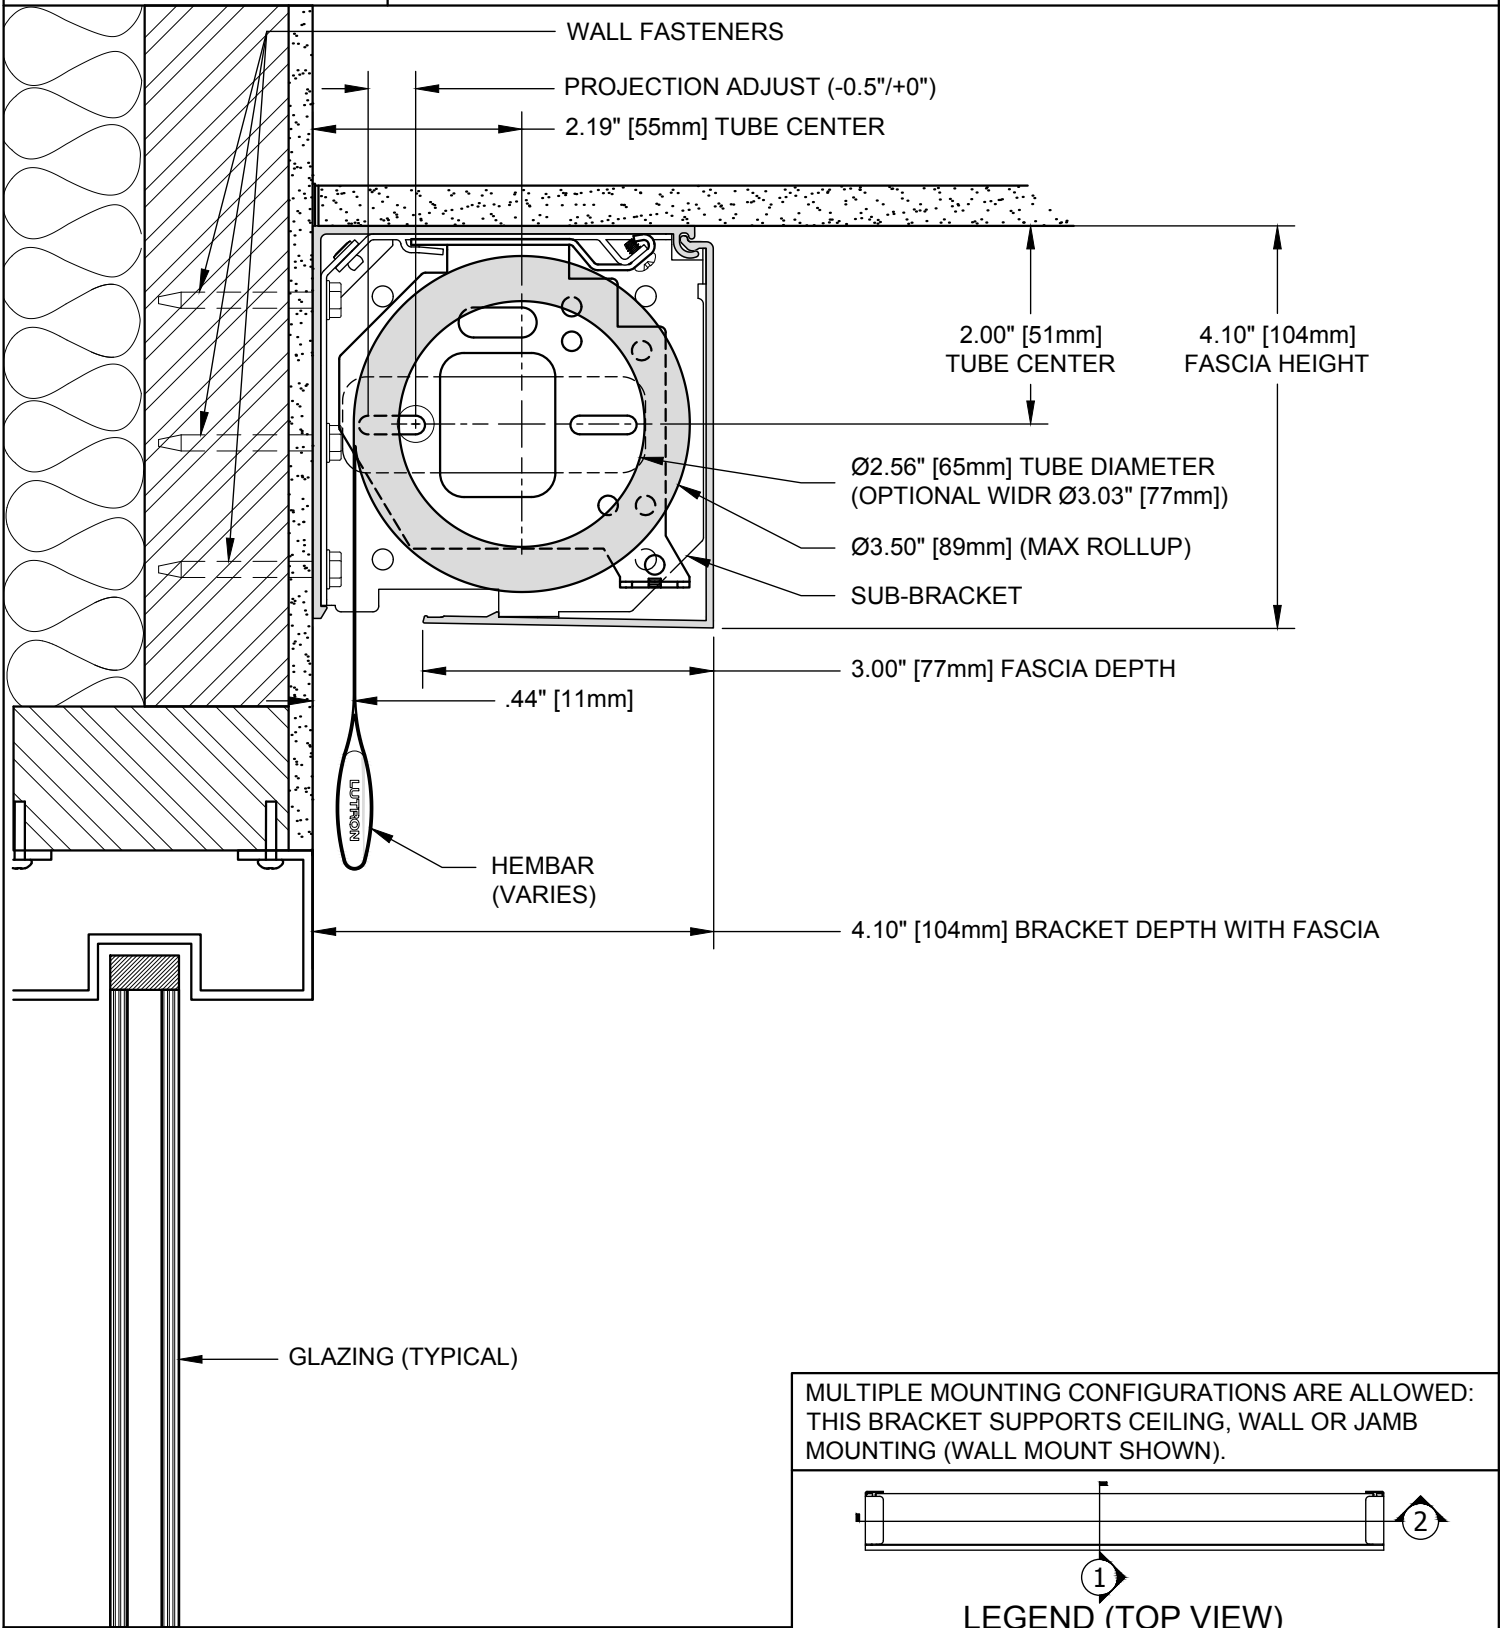

ROLLER 100/150/300

FASCIA MOUNT SHADE IN 4" FASCIA AND TOP BACK COVER

MULTIPLE MOUNTING CONFIGURATIONS ARE ALLOWED: THIS BRACKET SUPPORTS CEILING, WALL OR JAMB MOUNTING (WALL MOUNT SHOWN).

LEGEND (TOP VIEW)

ROLLER 100/150/300

085398

SCALE: 1/2

VIEW: 1

REVISION: A

SECTION VIEW