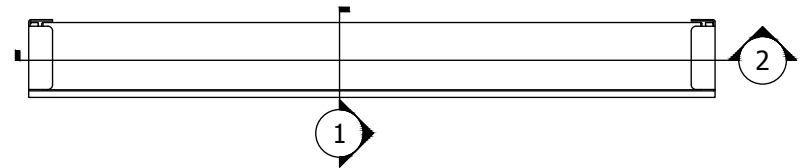

ROLLER 100/150/300

FASCIA MOUNT SHADE IN 4" FASCIA AND TOP BACK COVER

MULTIPLE MOUNTING CONFIGURATIONS ARE ALLOWED: THIS BRACKET SUPPORTS CEILING, WALL OR JAMB MOUNTING (WALL MOUNT SHOWN).

LEGEND (TOP VIEW)

ROLLER 100/150/300

085399

SCALE: 1/4

VIEW: 2

REVISION: A