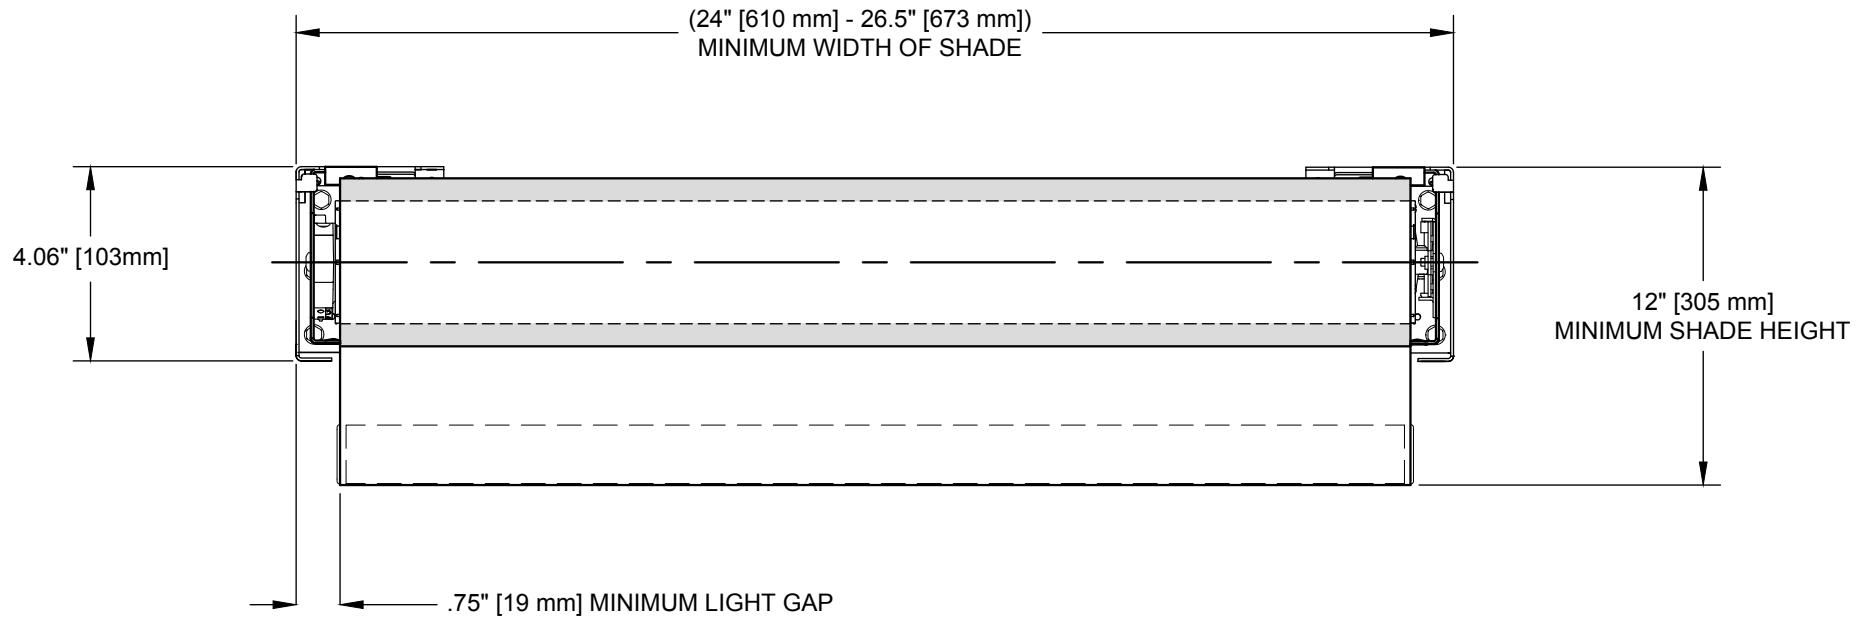

ROLLER 100/150/300

FASCIA MOUNT SHADE IN 4" FASCIA AND TOP BACK COVER

MULTIPLE MOUNTING CONFIGURATIONS ARE ALLOWED: THIS BRACKET SUPPORTS CEILING, WALL OR JAMB MOUNTING (WALL MOUNT SHOWN).

LEGEND (TOP VIEW)

ROLLER 100/150/300

085399

SCALE: 1/4

VIEW: 2

REVISION: A