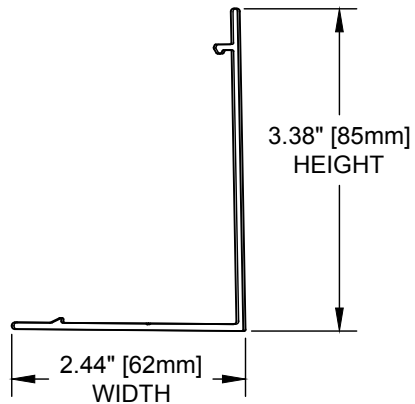

ISOMETRIC VIEW

PLAN VIEW

SECTION VIEW

ELEVATION VIEW

NOTE:

1. AVAILABLE IN BLACK, BRONZE, SILVER AND WHITE

<b>3.5" SQUARE FASCIA</b>		
SCALE: 1/2	DRAWING #: 085617	REVISION: A