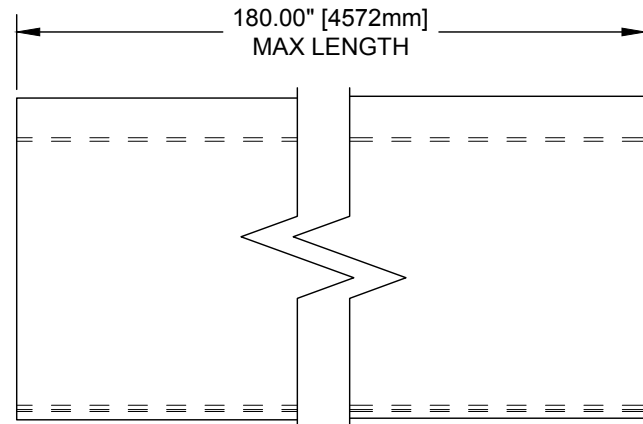

ISOMETRIC VIEW

PLAN VIEW

SECTION VIEW

ELEVATION VIEW

NOTE:

1. AVAILABLE IN BLACK, BRONZE, SILVER AND WHITE

<b>3.5" SQUARE FASCIA</b>		
SCALE: 1/2	DRAWING #: 085617	REVISION: A