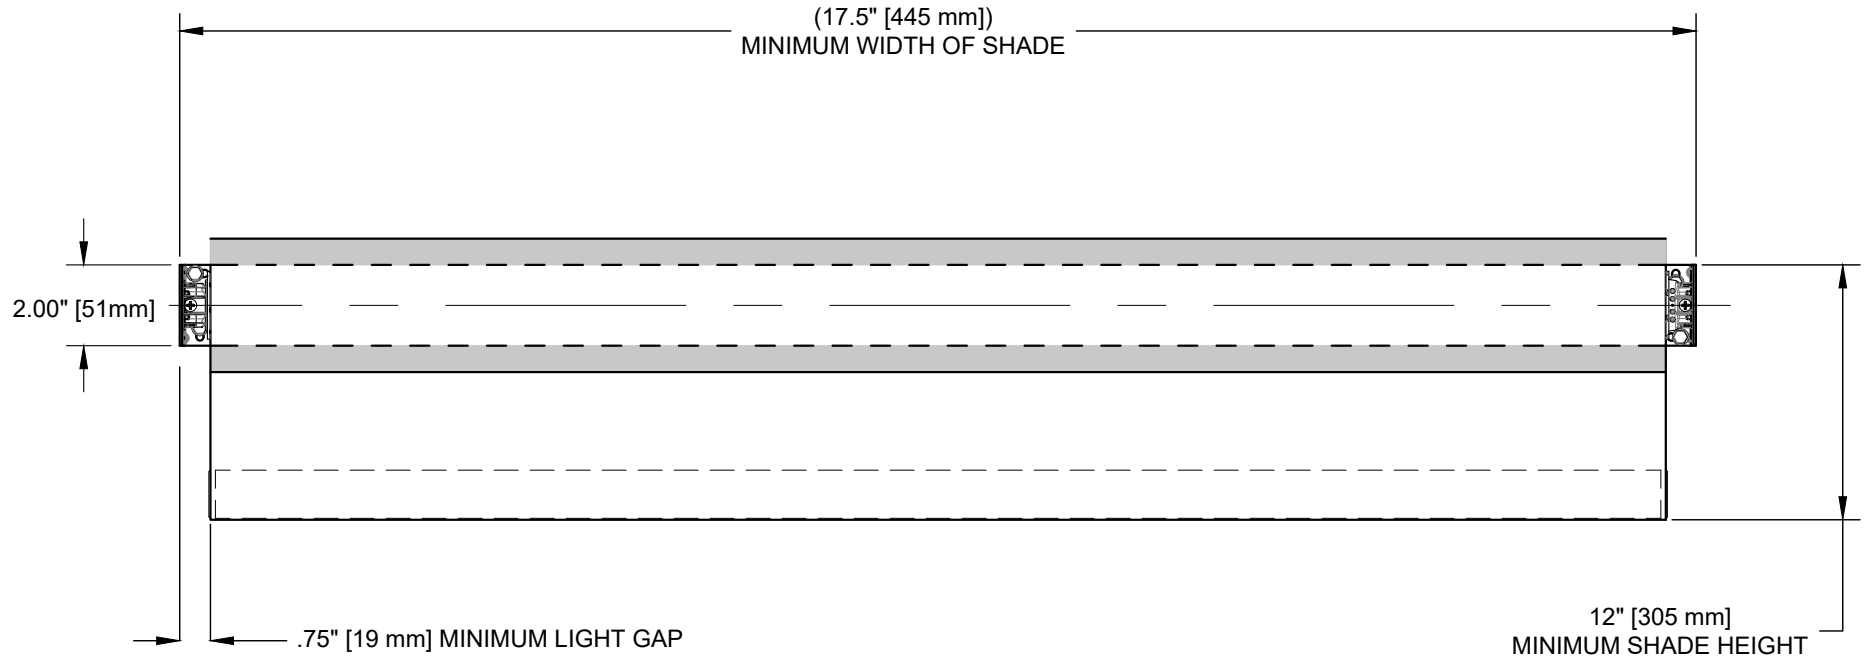

ROLLER 64 WIDR

WALL MOUNT SHADE

LEGEND (TOP VIEW)

SHADE INSTALLED AS PROVIDED BY FACTORY WILL HAVE ALL NECESSARY CLEARANCES FOR PROPER OPERATION. IF ADJUSTMENT FEATURES ARE UTILIZED, IT IS THE RESPONSIBILITY OF THE INSTALLER TO ENSURE PROPER CLEARANCES ARE MAINTAINED. NOT ALL ADJUSTMENTS ARE AVAILABLE AT MAXIMUM ROLL Ø.

ROLLER 64 WIDR

085670

SCALE: 1/4

VIEW: 2

REVISION: A

Lutron Electronics Co., Inc.
7200 Suter Road | Coopersburg, PA 18036 | USA
1(800) 446-1503 | Fax: (610) 282-7439
<http://www.lutron.com>

ELEVATION VIEW