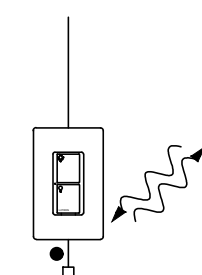

PD-6ANS-WH

PD-6ANS-WH
120V~ 50/60 Hz
CASÉTA ORIGINAL IN-WALL SWITCH
NEUTRAL WIRE REQUIRED
2 BUTTON CONTROL
SHOWN WITH CW-1-WH
CLARO WALLPLATE
(1 GANG US BACKBOX BY OTHERS)
LOCATION TBD