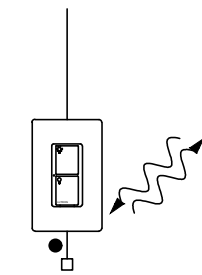

PD-5WS-DV-WH

PD-5WS-DV-WH
120/277V~ 50/60 Hz
CASÉTA ORIGINAL IN-WALL SWITCH
2 BUTTON CONTROL
SHOWN WITH CW-1-WH
CLARO WALLPLATE
(1 GANG US BACKBOX BY OTHERS)
LOCATION TBD