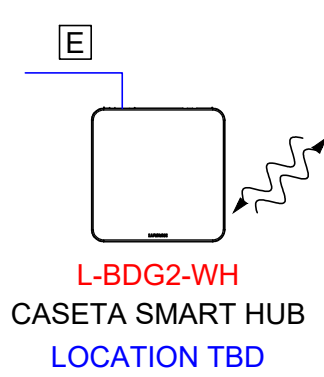

L-BDG2-WH

L-BDG2-WH
CASÉTA SMART HUB
LOCATION TBD

PD-REP-WH