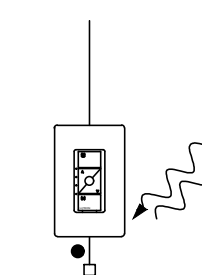

PD-FSQN-WH

PD-FSQN-WH
120V~ 50/60 Hz
CASÉTA ORIGINAL
FAN SPEED CONTROL
3 BUTTON CONTROL W/ RAISE/LOWER
SHOWN WITH CW-1-WH
CLARO WALLPLATE
(1 GANG US BACKBOX BY OTHERS)
LOCATION TBD