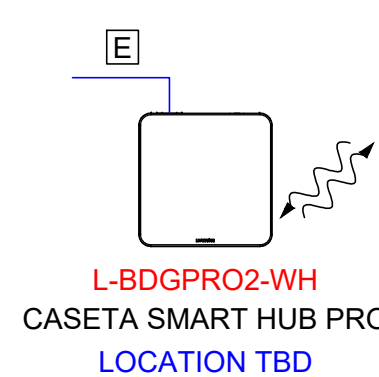

WIRING LEGEND:

CASÉTA ORIGINAL

CASÉTA SMART

L-BDGPRO2-WH

L-BDGPRO2-WH
CASÉTA SMART HUB PRO
LOCATION TBD