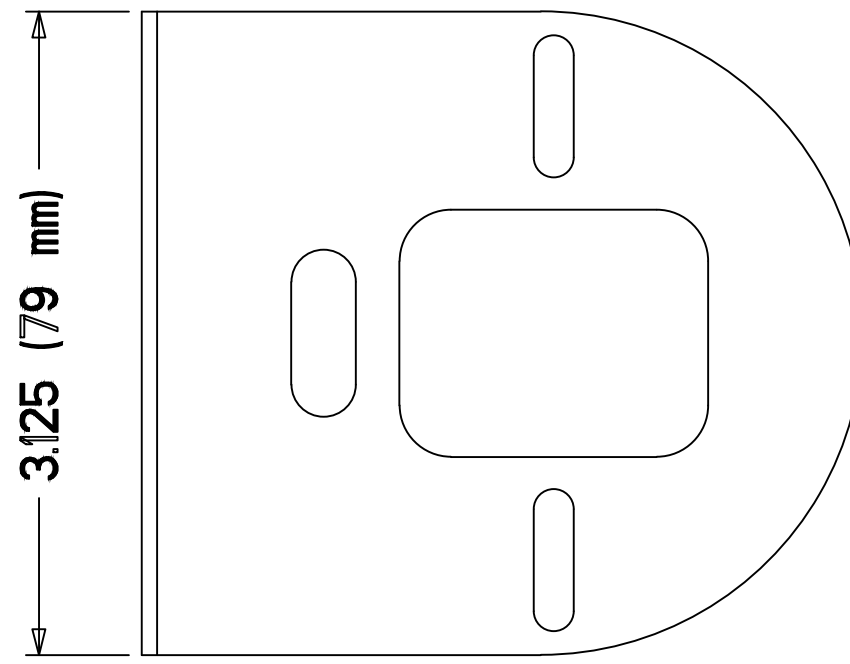

ROLLER SHADE DETAIL DRAWING

SCALE: 1:1

ISOMETRIC VIEW

TOP VIEW

SIDE VIEW

FRONT VIEW

Lutron Electronics Co., Inc.
7200 Suter Road | Coopersburg, PA 18036 | USA
1(800) 446-1503 | fax: (610) 282-7439
shadinginfo@lutron.com

ROLLER 100/150 ROMAN BRACKET
DRAWING # REV: A