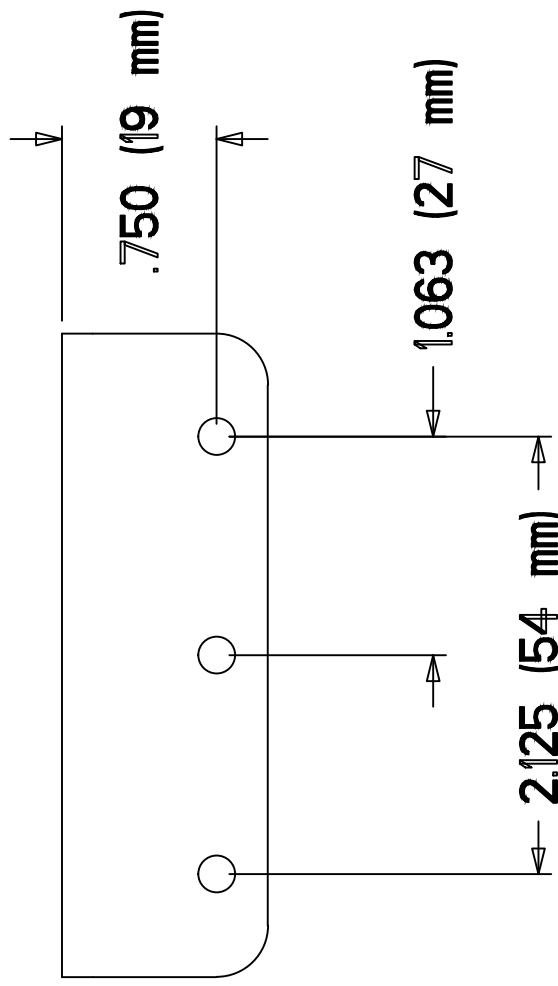

ROLLER SHADE DETAIL DRAWING

SCALE: 1:1

ISOMETRIC VIEW

TOP VIEW

SIDE VIEW

FRONT VIEW

Lutron Electronics Co., Inc.
7200 Suter Road | Coopersburg, PA 18036 | USA
1(800) 446-1503 | fax: (610) 282-7439
shadinginfo@lutron.com

ROLLER 100/150 ROMAN BRACKET
DRAWING # REV: A