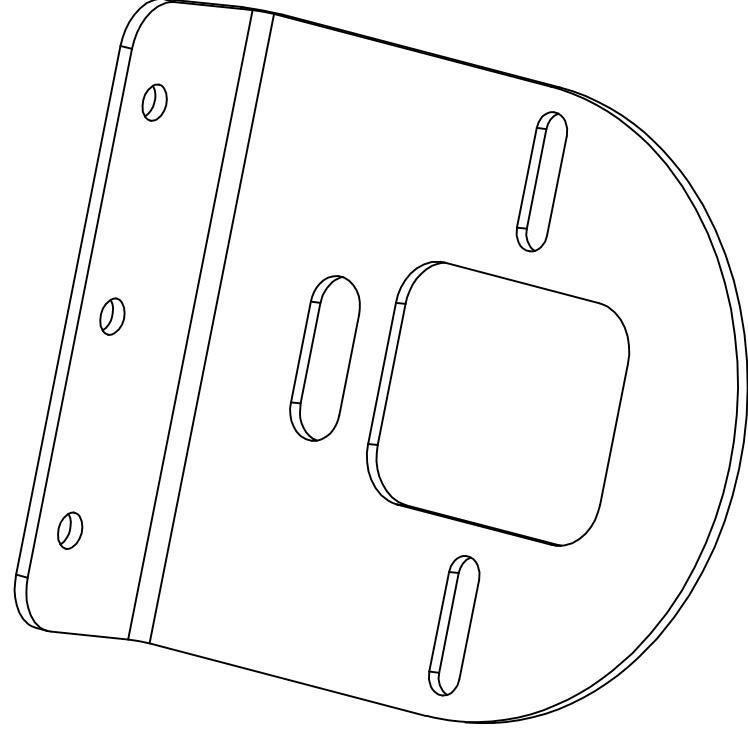

ROLLER SHADE DETAIL DRAWING

SCALE: 1:1

ISOMETRIC VIEW

TOP VIEW

SIDE VIEW

FRONT VIEW

Lutron Electronics Co., Inc.
7200 Suter Road | Coopersburg, PA 18036 | USA
1(800) 446-1503 | fax: (610) 282-7439
shadinginfo@lutron.com

ROLLER 100/150 ROMAN BRACKET
DRAWING # REV: A