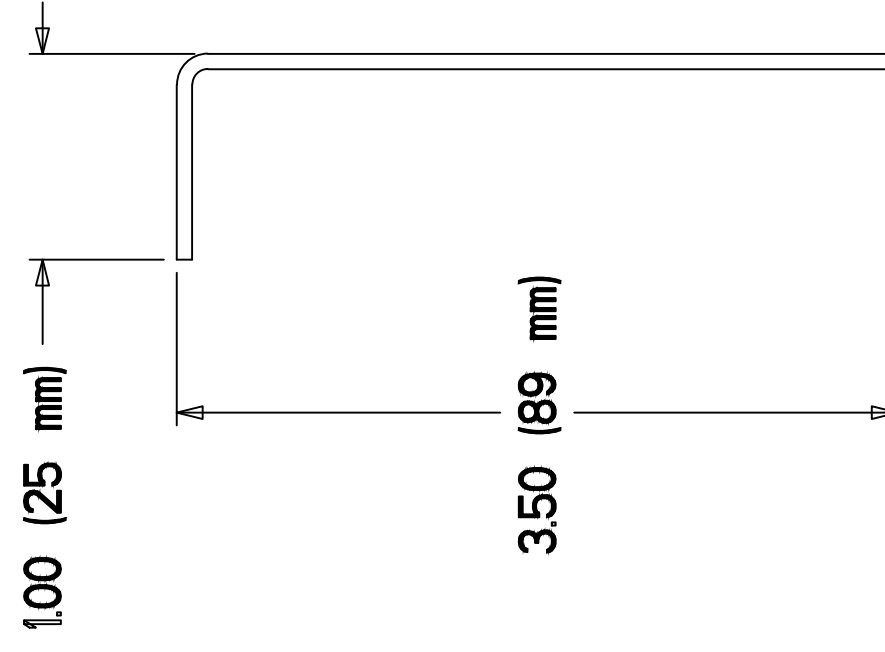

ROLLER SHADE DETAIL DRAWING

SCALE: 1:1

ISOMETRIC VIEW

TOP VIEW

SIDE VIEW

FRONT VIEW

Lutron Electronics Co., Inc.
7200 Suter Road | Coopersburg, PA 18036 | USA
1(800) 446-1503 | fax: (610) 282-7439
shadinginfo@lutron.com

ROLLER 100/150 ROMAN BRACKET
DRAWING # REV: A