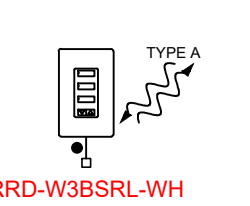

WIRING LEGEND:

SEETOUCH KEYPADS - RADIORA 2 & 3 ONLY

RRD-W3BSRL