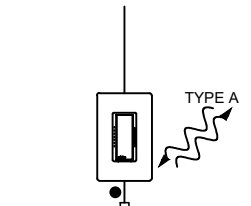

RADIORA 3 PROCESSOR

RR-PROC3-KIT

RR-PROC3-CW

POE POWER

L-POE1-BL

REPEATERS

RADIORA 2 & 3 ONLY

RR-AUX-REP-WH

RR-VCRX

RADIORA 2 ONLY

RR-MAIN-REP-WH

RA2 SELECT, RADIORA 2 & 3

L-REPPRO-BL

RA2 SELECT ONLY

RR-SEL-REP2

SUNNATA LOCAL CONTROLS - RADIORA 3 ONLY

RRST-PRO

RRST-RD

RRST-8ANS

RRST-RS

SUNNATA KEYPADS - RADIORA 3 ONLY

RRST-W2B-XX

RRST-W3BRL-XX

RRST-W4B-XX

WIRING LEGEND:

SEETOUCH KEYPADS - RADIORA 2 & 3 ONLY

RRD-W3BSRL

RRD-W3BRL

RRD-W3S

RRD-W4S

RRD-W5BRL

RRD-W5BRLIR

RRD-W6BRL

RRD-W7B

RRD-W3BD

RRD-W1RLD

RRD-W2RLD

RRD-6ND

RRD-F6AN-DV

RD-RS

RRD-10D

RR-T5RL

RR-T10RL

RR-T15RL

RRD-2ANF

RD-RD

RRD-10ND

RRD-8ANS

RRD-PRO-WH

RRD-8S-DV

PLUG-IN LOAD CONTROLLERS - RA2 SELECT, RADIORA 2 & 3

RR-3PD-1

RR-15APS-1

RRD-3LD

RR-15OUT-BL

HYBRID C.L. SEETOUCH KEYPADS - RADIORA 2 & 3 ONLY

RRD-HN1RLD

RRD-HN2RLD

RRD-HN3BSRL

RRD-HN3S

RRD-HN4S

RRD-HN5BRL

RRD-HN6BRL

GRAFIK T LOCAL CONTROLS AND HYBRID C.L. KEYPADS - RADIORA 2 ONLY

RRT-G25LW