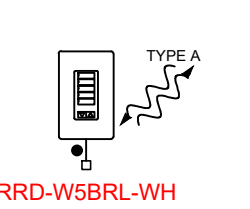

RADIORA 3 PROCESSOR

RR-PROC3-KIT

RR-PROC3-CW

POE POWER

L-POE1-BL

REPEATERS

RADIORA 2 & 3 ONLY

RR-AUX-REP-WH

RR-VCRX

RADIORA 2 ONLY

RR-MAIN-REP-WH

RA2 SELECT, RADIORA 2 & 3

L-REPPRO-BL

RA2 SELECT ONLY

RR-SEL-REP2

SUNNATA LOCAL CONTROLS - RADIORA 3 ONLY

RRST-PRO

RRST-RD

RRST-8ANS

RRST-RS

SUNNATA KEYPADS - RADIORA 3 ONLY

RRST-W2B-XX

RRST-W3BRL-XX

RRST-W4B-XX

WIRING LEGEND:

SEETOUCH KEYPADS - RADIORA 2 & 3 ONLY

RRD-W3BSRL

RRD-W3BRL

RRD-W3S

RRD-W4S

RRD-W5BRL

RRD-W5BRLIR

RRD-W6BRL

RRD-W7B

RRD-W3BD

RRD-W1RLD

RRD-W2RLD

RRD-6ND

RRD-F6AN-DV

RD-RS

RRD-10D

RR-T5RL

RR-T10RL

RR-T15RL

RRD-2ANF

RD-RD

RRD-10ND

RRD-8ANS

RRD-PRO-WH

RRD-8S-DV

PLUG-IN LOAD CONTROLLERS - RA2 SELECT, RADIORA 2 & 3

RR-3PD-1

RR-15APS-1

RRD-3LD

RR-15OUT-BL

HYBRID C.L. SEETOUCH KEYPADS - RADIORA 2 & 3 ONLY

RRD-HN1RLD

RRD-HN2RLD

RRD-HN3BSRL

RRD-HN3S

RRD-HN4S

RRD-HN5BRL

RRD-HN6BRL

GRAFIK T LOCAL CONTROLS AND HYBRID C.L. KEYPADS - RADIORA 2 ONLY

RRT-G25LW