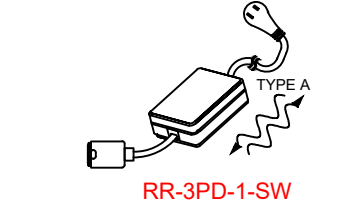

PLUG-IN LOAD CONTROLLERS - RA2 SELECT, RADIORA 2 & 3

RR-3PD-1