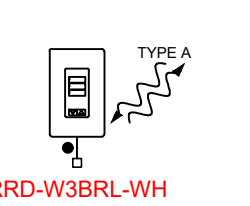

RADIORA 3 PROCESSOR

RR-PROC3-KIT

RR-PROC3-CW

POE POWER

L-POE1-BL

REPEATERS

RADIORA 2 & 3 ONLY

RR-AUX-REP-WH

RR-VCRX

RADIORA 2 ONLY

RR-MAIN-REP-WH

RA2 SELECT, RADIORA 2 & 3

L-REPPRO-BL

RA2 SELECT ONLY

RR-SEL-REP2

SUNNATA LOCAL CONTROLS - RADIORA 3 ONLY

RRST-PRO

RRST-RD

RRST-8ANS

RRST-RS

SUNNATA KEYPADS - RADIORA 3 ONLY

RRST-W2B-XX

RRST-W3BRL-XX

RRST-W4B-XX

WIRING LEGEND:

SEETOUCH KEYPADS - RADIORA 2 & 3 ONLY

RRD-W3BSRL

RRD-W3BRL

RRD-W3S

RRD-W4S

RRD-W5BRL

RRD-W5BRLIR

RRD-W6BRL

RRD-W7B

RRD-W3BD

RRD-W1RLD

RRD-W2RLD

RRD-6ND

RRD-F6AN-DV

RD-RS

RRD-10D

RR-T5RL

RR-T10RL

RR-T15RL

RRD-2ANF

RD-RD

RRD-10ND

RRD-8ANS

RRD-PRO-WH

RRD-8S-DV

PLUG-IN LOAD CONTROLLERS - RA2 SELECT, RADIORA 2 & 3

RR-3PD-1

RR-15APS-1

RRD-3LD

RR-15OUT-BL

HYBRID C.L. SEETOUCH KEYPADS - RADIORA 2 & 3 ONLY

RRD-HN1RLD

RRD-HN2RLD

RRD-HN3BSRL

RRD-HN3S

RRD-HN4S

RRD-HN5BRL

RRD-HN6BRL

GRAFIK T LOCAL CONTROLS AND HYBRID C.L. KEYPADS - RADIORA 2 ONLY

RRT-G25LW