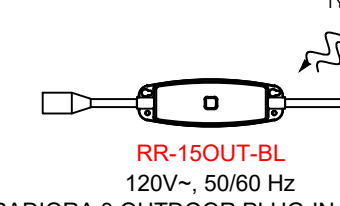

RR-15OUT-BL