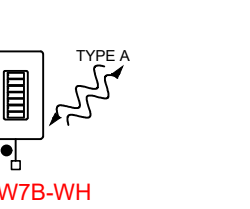

RADIORA 3 PROCESSOR

RR-PROC3-KIT

RR-PROC3-CW

POE POWER

L-POE1-BL

REPEATERS

RADIORA 2 & 3 ONLY

RR-AUX-REP-WH

RR-VCRX

RADIORA 2 ONLY

RR-MAIN-REP-WH

RA2 SELECT, RADIORA 2 & 3

L-REPPRO-BL

RA2 SELECT ONLY

RR-SEL-REP2

SUNNATA LOCAL CONTROLS - RADIORA 3 ONLY

RRST-PRO

RRST-RD

RRST-8ANS

RRST-RS

SUNNATA KEYPADS - RADIORA 3 ONLY

RRST-W2B-XX

RRST-W3BRL-XX

RRST-W4B-XX

WIRING LEGEND:

SEETOUCH KEYPADS - RADIORA 2 & 3 ONLY

RRD-W3BSRL

RRD-W3BRL

RRD-W3S

RRD-W4S

RRD-W5BRL

RRD-W5BRLIR

RRD-W6BRL

RRD-W7B

RRD-W3BD

RRD-W1RLD

RRD-W2RLD

RRD-6ND

RRD-F6AN-DV

RD-RS

RRD-10D

RR-T5RL

RR-T10RL

RR-T15RL

RRD-2ANF

RD-RD

RRD-10ND

RRD-8ANS

RRD-PRO-WH

RRD-8S-DV

PLUG-IN LOAD CONTROLLERS - RA2 SELECT, RADIORA 2 & 3

RR-3PD-1

RR-15APS-1

RRD-3LD

RR-15OUT-BL

HYBRID C.L. SEETOUCH KEYPADS - RADIORA 2 & 3 ONLY

RRD-HN1RLD

RRD-HN2RLD

RRD-HN3BSRL

RRD-HN3S

RRD-HN4S

RRD-HN5BRL

RRD-HN6BRL

GRAFIK T LOCAL CONTROLS AND HYBRID C.L. KEYPADS - RADIORA 2 ONLY

RRT-G25LW