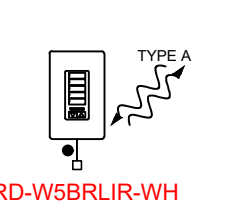

RRD-W5BRLIR