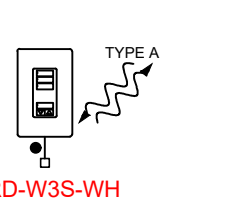

RADIORA 3 PROCESSOR

RR-PROC3-KIT

RR-PROC3-CW

POE POWER

L-POE1-BL

REPEATERS

RADIORA 2 & 3 ONLY

RR-AUX-REP-WH

RR-VCRX

RADIORA 2 ONLY

RR-MAIN-REP-WH

RA2 SELECT, RADIORA 2 & 3

L-REPPRO-BL

RA2 SELECT ONLY

RR-SEL-REP2

SUNNATA LOCAL CONTROLS - RADIORA 3 ONLY

RRST-PRO

RRST-RD

RRST-8ANS

RRST-RS

SUNNATA KEYPADS - RADIORA 3 ONLY

RRST-W2B-XX

RRST-W3BRL-XX

RRST-W4B-XX

WIRING LEGEND:

SEETOUCH KEYPADS - RADIORA 2 & 3 ONLY

RRD-W3BSRL

RRD-W3BRL

RRD-W3S

RRD-W4S

RRD-W5BRL

RRD-W5BRLIR

RRD-W6BRL

RRD-W7B

RRD-W3BD

RRD-W1RLD

RRD-W2RLD

RRD-6ND

RRD-F6AN-DV

RD-RS

RRD-10D

RR-T5RL

RR-T10RL

RR-T15RL

RRD-2ANF

RD-RD

RRD-10ND

RRD-8ANS

RRD-PRO-WH

RRD-8S-DV

PLUG-IN LOAD CONTROLLERS - RA2 SELECT, RADIORA 2 & 3

RR-3PD-1

RR-15APS-1

RRD-3LD

RR-15OUT-BL

HYBRID C.L. SEETOUCH KEYPADS - RADIORA 2 & 3 ONLY

RRD-HN1RLD

RRD-HN2RLD

RRD-HN3BSRL

RRD-HN3S

RRD-HN4S

RRD-HN5BRL

RRD-HN6BRL

GRAFIK T LOCAL CONTROLS AND HYBRID C.L. KEYPADS - RADIORA 2 ONLY

RRT-G25LW