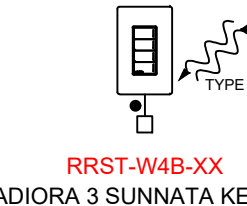

RRST-W4B-XX