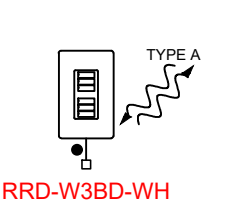

RADIORA 3 PROCESSOR

RR-PROC3-KIT

RR-PROC3-CW

POE POWER

L-POE1-BL

REPEATERS

RADIORA 2 & 3 ONLY

RR-AUX-REP-WH

RR-VCRX

RADIORA 2 ONLY

RR-MAIN-REP-WH

RA2 SELECT, RADIORA 2 & 3

L-REPPRO-BL

RA2 SELECT ONLY

RR-SEL-REP2

SUNNATA LOCAL CONTROLS - RADIORA 3 ONLY

RRST-PRO

RRST-RD

RRST-8ANS

RRST-RS

SUNNATA KEYPADS - RADIORA 3 ONLY

RRST-W2B-XX

RRST-W3BRL-XX

RRST-W4B-XX

WIRING LEGEND:

SEETOUCH KEYPADS - RADIORA 2 & 3 ONLY

RRD-W3BSRL

RRD-W3BRL

RRD-W3S

RRD-W4S

RRD-W5BRL

RRD-W5BRLIR

RRD-W6BRL

RRD-W7B

RRD-W3BD

RRD-W1RLD

RRD-W2RLD

RRD-6ND

RRD-F6AN-DV

RD-RS

RRD-10D

RR-T5RL

RR-T10RL

RR-T15RL

RRD-2ANF

RD-RD

RRD-10ND

RRD-8ANS

RRD-PRO-WH

RRD-8S-DV

PLUG-IN LOAD CONTROLLERS - RA2 SELECT, RADIORA 2 & 3

RR-3PD-1

RR-15APS-1

RRD-3LD

RR-15OUT-BL

HYBRID C.L. SEETOUCH KEYPADS - RADIORA 2 & 3 ONLY

RRD-HN1RLD

RRD-HN2RLD

RRD-HN3BSRL

RRD-HN3S

RRD-HN4S

RRD-HN5BRL

RRD-HN6BRL

GRAFIK T LOCAL CONTROLS AND HYBRID C.L. KEYPADS - RADIORA 2 ONLY

RRT-G25LW