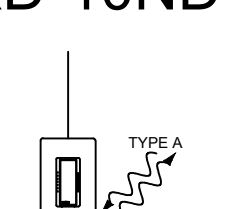

RADIORA 3 PROCESSOR

RR-PROC3-KIT

RR-PROC3-CW

POE POWER

L-POE1-BL

REPEATERS

RADIORA 2 & 3 ONLY

RR-AUX-REP-WH

RR-VCRX

RADIORA 2 ONLY

RR-MAIN-REP-WH

RA2 SELECT, RADIORA 2 & 3

L-REPPRO-BL

RA2 SELECT ONLY

RR-SEL-REP2

SUNNATA LOCAL CONTROLS - RADIORA 3 ONLY

RRST-PRO

RRST-RD

RRST-8ANS

RRST-RS

SUNNATA KEYPADS - RADIORA 3 ONLY

RRST-W2B-XX

RRST-W3BRL-XX

RRST-W4B-XX

WIRING LEGEND:

SEETOUCH KEYPADS - RADIORA 2 & 3 ONLY

RRD-W3BSRL

RRD-W3BRL

RRD-W3S

RRD-W4S

RRD-W5BRL

RRD-W5BRLIR

RRD-W6BRL

RRD-W7B

RRD-W3BD

RRD-W1RLD

RRD-W2RLD

RRD-6ND

RRD-F6AN-DV

RD-RS

RRD-10D

RR-T5RL

RR-T10RL

RR-T15RL

RRD-2ANF

RD-RD

RRD-10ND

RRD-8ANS

RRD-PRO-WH

RRD-8S-DV

PLUG-IN LOAD CONTROLLERS - RA2 SELECT, RADIORA 2 & 3

RR-3PD-1

RR-15APS-1

RRD-3LD

RR-15OUT-BL

HYBRID C.L. SEETOUCH KEYPADS - RADIORA 2 & 3 ONLY

RRD-HN1RLD

RRD-HN2RLD

RRD-HN3BSRL

RRD-HN3S

RRD-HN4S

RRD-HN5BRL

RRD-HN6BRL

GRAFIK T LOCAL CONTROLS AND HYBRID C.L. KEYPADS - RADIORA 2 ONLY

RRT-G25LW