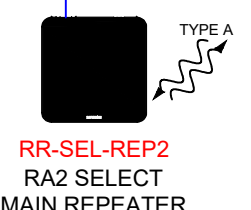

RA2 SELECT ONLY

RR-SEL-REP2