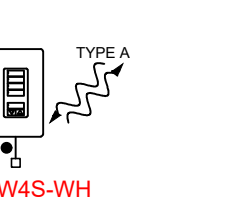

RADIORA 3 PROCESSOR

RR-PROC3-KIT

RR-PROC3-CW

POE POWER

L-POE1-BL

REPEATERS

RADIORA 2 & 3 ONLY

RR-AUX-REP-WH

RR-VCRX

RADIORA 2 ONLY

RR-MAIN-REP-WH

RA2 SELECT, RADIORA 2 & 3

L-REPPRO-BL

RA2 SELECT ONLY

RR-SEL-REP2

SUNNATA LOCAL CONTROLS - RADIORA 3 ONLY

RRST-PRO

RRST-RD

RRST-8ANS

RRST-RS

SUNNATA KEYPADS - RADIORA 3 ONLY

RRST-W2B-XX

RRST-W3BRL-XX

RRST-W4B-XX

WIRING LEGEND:

SEETOUCH KEYPADS - RADIORA 2 & 3 ONLY

RRD-W3BSRL

RRD-W3BRL

RRD-W3S

RRD-W4S

RRD-W5BRL

RRD-W5BRLIR

RRD-W6BRL

RRD-W7B

RRD-W3BD

RRD-W1RLD

RRD-W2RLD

RRD-6ND

RRD-F6AN-DV

RD-RS

RRD-10D

RR-T5RL

RR-T10RL

RR-T15RL

RRD-2ANF

RD-RD

RRD-10ND

RRD-8ANS

RRD-PRO-WH

RRD-8S-DV

PLUG-IN LOAD CONTROLLERS - RA2 SELECT, RADIORA 2 & 3

RR-3PD-1

RR-15APS-1

RRD-3LD

RR-15OUT-BL

HYBRID C.L. SEETOUCH KEYPADS - RADIORA 2 & 3 ONLY

RRD-HN1RLD

RRD-HN2RLD

RRD-HN3BSRL

RRD-HN3S

RRD-HN4S

RRD-HN5BRL

RRD-HN6BRL

GRAFIK T LOCAL CONTROLS AND HYBRID C.L. KEYPADS - RADIORA 2 ONLY

RRT-G25LW