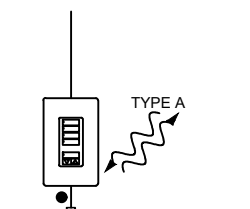

RADIORA 3 PROCESSOR

RR-PROC3-KIT

RR-PROC3-CW

POE POWER

L-POE1-BL

REPEATERS

RADIORA 2 & 3 ONLY

RR-AUX-REP-WH

RR-VCRX

RADIORA 2 ONLY

RR-MAIN-REP-WH

RA2 SELECT, RADIORA 2 & 3

L-REPPRO-BL

RA2 SELECT ONLY

RR-SEL-REP2

SUNNATA LOCAL CONTROLS - RADIORA 3 ONLY

RRST-PRO

RRST-RD

RRST-8ANS

RRST-RS

SUNNATA KEYPADS - RADIORA 3 ONLY

RRST-W2B-XX

RRST-W3BRL-XX

RRST-W4B-XX

WIRING LEGEND:

SEETOUCH KEYPADS - RADIORA 2 & 3 ONLY

RRD-W3BSRL

RRD-W3BRL

RRD-W3S

RRD-W4S

RRD-W5BRL

RRD-W5BRLIR

RRD-W6BRL

RRD-W7B

RRD-W3BD

RRD-W1RLD

RRD-W2RLD

RRD-6ND

RRD-F6AN-DV

RD-RS

RRD-10D

RR-T5RL

RR-T10RL

RR-T15RL

RRD-2ANF

RD-RD

RRD-10ND

RRD-8ANS

RRD-PRO-WH

RRD-8S-DV

PLUG-IN LOAD CONTROLLERS - RA2 SELECT, RADIORA 2 & 3

RR-3PD-1

RR-15APS-1

RRD-3LD

RR-15OUT-BL

HYBRID C.L. SEETOUCH KEYPADS - RADIORA 2 & 3 ONLY

RRD-HN1RLD

RRD-HN2RLD

RRD-HN3BSRL

RRD-HN3S

RRD-HN4S

RRD-HN5BRL

RRD-HN6BRL

GRAFIK T LOCAL CONTROLS AND HYBRID C.L. KEYPADS - RADIORA 2 ONLY

RRT-G25LW