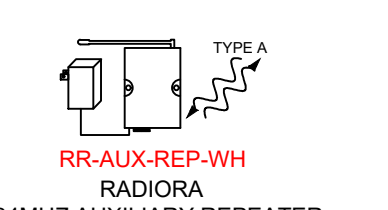

REPEATERS

RADIORA 2 & 3 ONLY

RR-AUX-REP-WH