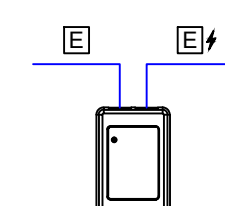

POE POWER

L-POE1-BL