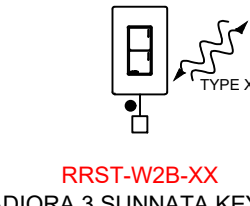

SUNNATA KEYPADS - RADIORA 3 ONLY

RRST-W2B-XX