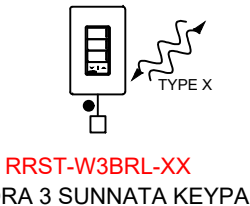

RRST-W3BRL-XX