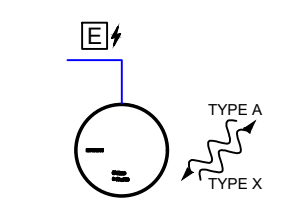

RR-PROC3-CW