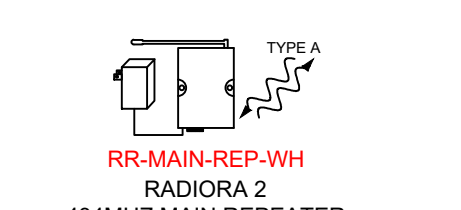

RADIORA 2 ONLY

RR-MAIN-REP-WH