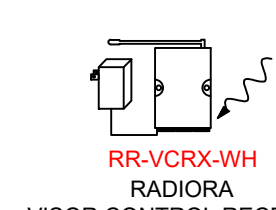

RADIORA 3 PROCESSOR

RR-PROC3-KIT

RR-PROC3-CW

POE POWER

L-POE1-BL

REPEATERS

RADIORA 2 & 3 ONLY

RR-AUX-REP-WH

RR-VCRX

RADIORA 2 ONLY

RR-MAIN-REP-WH

RA2 SELECT, RADIORA 2 & 3

L-REPPRO-BL

RA2 SELECT ONLY

RR-SEL-REP2

SUNNATA LOCAL CONTROLS - RADIORA 3 ONLY

RRST-PRO

RRST-RD

RRST-8ANS

RRST-RS

SUNNATA KEYPADS - RADIORA 3 ONLY

RRST-W2B-XX

RRST-W3BRL-XX

RRST-W4B-XX

WIRING LEGEND:

SEETOUCH KEYPADS - RADIORA 2 & 3 ONLY

RRD-W3BSRL

RRD-W3BRL

RRD-W3S

RRD-W4S

RRD-W5BRL

RRD-W5BRLIR

RRD-W6BRL

RRD-W7B

RRD-W3BD

RRD-W1RLD

RRD-W2RLD

RRD-6ND

RRD-F6AN-DV

RD-RS

RRD-10D

RR-T5RL

RR-T10RL

RR-T15RL

RRD-2ANF

RD-RD

RRD-10ND

RRD-8ANS

RRD-PRO-WH

RRD-8S-DV

PLUG-IN LOAD CONTROLLERS - RA2 SELECT, RADIORA 2 & 3

RR-3PD-1

RR-15APS-1

RRD-3LD

RR-15OUT-BL

HYBRID C.L. SEETOUCH KEYPADS - RADIORA 2 & 3 ONLY

RRD-HN1RLD

RRD-HN2RLD

RRD-HN3BSRL

RRD-HN3S

RRD-HN4S

RRD-HN5BRL

RRD-HN6BRL

GRAFIK T LOCAL CONTROLS AND HYBRID C.L. KEYPADS - RADIORA 2 ONLY

RRT-G25LW