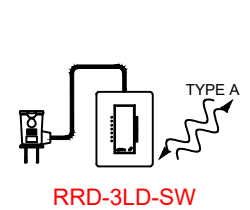

RADIORA 3 PROCESSOR

RR-PROC3-KIT

RR-PROC3-CW

POE POWER

L-POE1-BL

REPEATERS

RADIORA 2 & 3 ONLY

RR-AUX-REP-WH

RR-VCRX

RADIORA 2 ONLY

RR-MAIN-REP-WH

RA2 SELECT, RADIORA 2 & 3

L-REPPRO-BL

RA2 SELECT ONLY

RR-SEL-REP2

SUNNATA LOCAL CONTROLS - RADIORA 3 ONLY

RRST-PRO

RRST-RD

RRST-8ANS

RRST-RS

SUNNATA KEYPADS - RADIORA 3 ONLY

RRST-W2B-XX

RRST-W3BRL-XX

RRST-W4B-XX

WIRING LEGEND:

SEETOUCH KEYPADS - RADIORA 2 & 3 ONLY

RRD-W3BSRL

RRD-W3BRL

RRD-W3S

RRD-W4S

RRD-W5BRL

RRD-W5BRLIR

RRD-W6BRL

RRD-W7B

RRD-W3BD

RRD-W1RLD

RRD-W2RLD

RRD-6ND

RRD-F6AN-DV

RD-RS

RRD-10D

RR-T5RL

RR-T10RL

RR-T15RL

RRD-2ANF

RD-RD

RRD-10ND

RRD-8ANS

RRD-PRO-WH

RRD-8S-DV

PLUG-IN LOAD CONTROLLERS - RA2 SELECT, RADIORA 2 & 3

RR-3PD-1

RR-15APS-1

RRD-3LD

RR-15OUT-BL

HYBRID C.L. SEETOUCH KEYPADS - RADIORA 2 & 3 ONLY

RRD-HN1RLD

RRD-HN2RLD

RRD-HN3BSRL

RRD-HN3S

RRD-HN4S

RRD-HN5BRL

RRD-HN6BRL

GRAFIK T LOCAL CONTROLS AND HYBRID C.L. KEYPADS - RADIORA 2 ONLY

RRT-G25LW