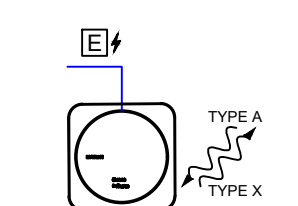

RADIORA 3 PROCESSOR

RR-PROC3-KIT