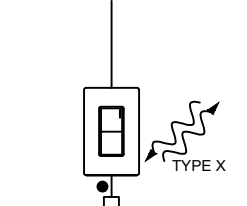

RADIORA 3 PROCESSOR

RR-PROC3-KIT

RR-PROC3-CW

POE POWER

L-POE1-BL

REPEATERS

RADIORA 2 & 3 ONLY

RR-AUX-REP-WH

RR-VCRX

RADIORA 2 ONLY

RR-MAIN-REP-WH

RA2 SELECT, RADIORA 2 & 3

L-REPPRO-BL

RA2 SELECT ONLY

RR-SEL-REP2

SUNNATA LOCAL CONTROLS - RADIORA 3 ONLY

RRST-PRO

RRST-RD

RRST-8ANS

RRST-RS

SUNNATA KEYPADS - RADIORA 3 ONLY

RRST-W2B-XX

RRST-W3BRL-XX

RRST-W4B-XX

WIRING LEGEND:

SEETOUCH KEYPADS - RADIORA 2 & 3 ONLY

RRD-W3BSRL

RRD-W3BRL

RRD-W3S

RRD-W4S

RRD-W5BRL

RRD-W5BRLIR

RRD-W6BRL

RRD-W7B

RRD-W3BD

RRD-W1RLD

RRD-W2RLD

RRD-6ND

RRD-F6AN-DV

RD-RS

RRD-10D

RR-T5RL

RR-T10RL

RR-T15RL

RRD-2ANF

RD-RD

RRD-10ND

RRD-8ANS

RRD-PRO-WH

RRD-8S-DV

PLUG-IN LOAD CONTROLLERS - RA2 SELECT, RADIORA 2 & 3

RR-3PD-1

RR-15APS-1

RRD-3LD

RR-15OUT-BL

HYBRID C.L. SEETOUCH KEYPADS - RADIORA 2 & 3 ONLY

RRD-HN1RLD

RRD-HN2RLD

RRD-HN3BSRL

RRD-HN3S

RRD-HN4S

RRD-HN5BRL

RRD-HN6BRL

GRAFIK T LOCAL CONTROLS AND HYBRID C.L. KEYPADS - RADIORA 2 ONLY

RRT-G25LW