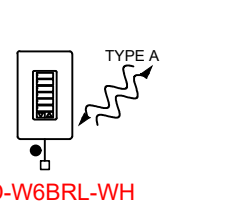

RADIORA 3 PROCESSOR

RR-PROC3-KIT

RR-PROC3-CW

POE POWER

L-POE1-BL

REPEATERS

RADIORA 2 & 3 ONLY

RR-AUX-REP-WH

RR-VCRX

RADIORA 2 ONLY

RR-MAIN-REP-WH

RA2 SELECT, RADIORA 2 & 3

L-REPPRO-BL

RA2 SELECT ONLY

RR-SEL-REP2

SUNNATA LOCAL CONTROLS - RADIORA 3 ONLY

RRST-PRO

RRST-RD

RRST-8ANS

RRST-RS

SUNNATA KEYPADS - RADIORA 3 ONLY

RRST-W2B-XX

RRST-W3BRL-XX

RRST-W4B-XX

WIRING LEGEND:

SEETOUCH KEYPADS - RADIORA 2 & 3 ONLY

RRD-W3BSRL

RRD-W3BRL

RRD-W3S

RRD-W4S

RRD-W5BRL

RRD-W5BRLIR

RRD-W6BRL

RRD-W7B

RRD-W3BD

RRD-W1RLD

RRD-W2RLD

RRD-6ND

RRD-F6AN-DV

RD-RS

RRD-10D

RR-T5RL

RR-T10RL

RR-T15RL

RRD-2ANF

RD-RD

RRD-10ND

RRD-8ANS

RRD-PRO-WH

RRD-8S-DV

PLUG-IN LOAD CONTROLLERS - RA2 SELECT, RADIORA 2 & 3

RR-3PD-1

RR-15APS-1

RRD-3LD

RR-15OUT-BL

HYBRID C.L. SEETOUCH KEYPADS - RADIORA 2 & 3 ONLY

RRD-HN1RLD

RRD-HN2RLD

RRD-HN3BSRL

RRD-HN3S

RRD-HN4S

RRD-HN5BRL

RRD-HN6BRL

GRAFIK T LOCAL CONTROLS AND HYBRID C.L. KEYPADS - RADIORA 2 ONLY

RRT-G25LW