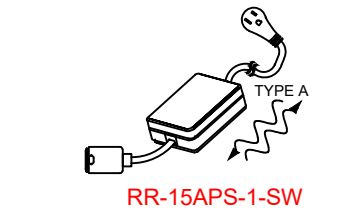

RR-15APS-1