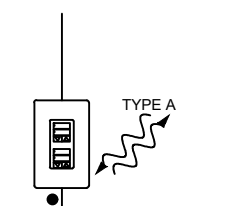

RRD-HN2RLD